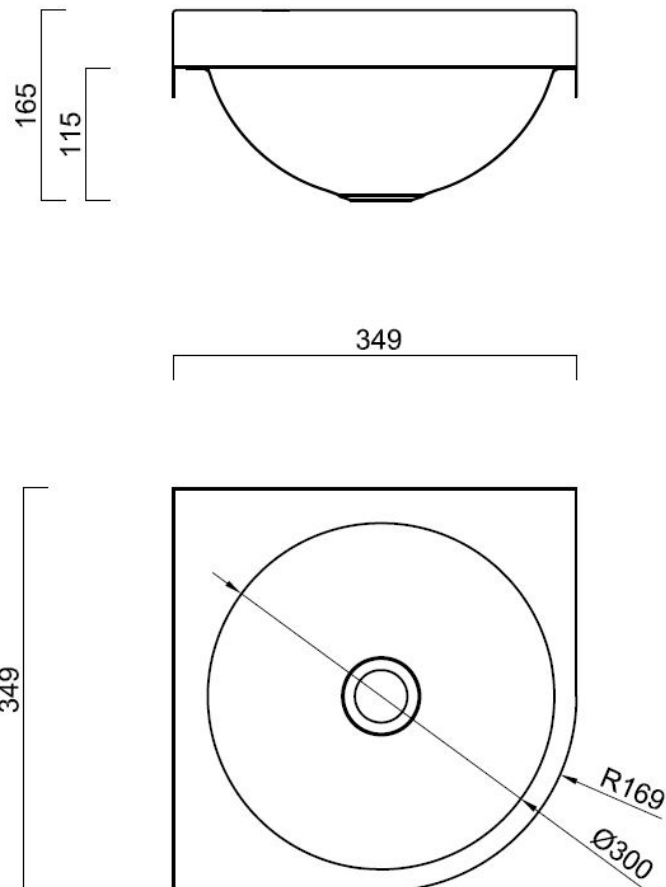

Product Specification Sheet WB5C

FEATURES:

- 0.9mm 304 Stainless Steel
- 40mm Waste outlet, plug and waste included
- Waste Brackets (WABR) included

DIMENSIONS:

- 349 x 349 x 165 o/a
- Bowl Dia: 300mm x 115 deep

E&OE – it is recommended all measurements are taken directly from the product. Specification subject to change without notice, always consult the literature supplied with the product. Coloured images are indicative only.